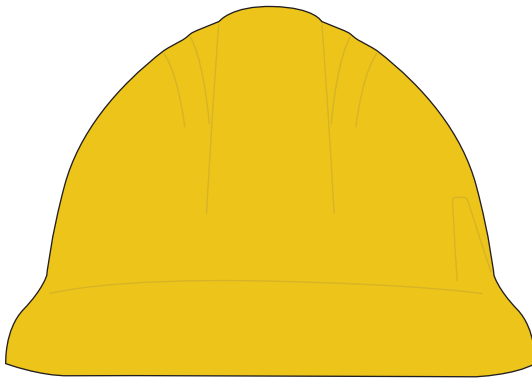

Your Ref:	Quantity:	Product Code: SS0524
Our Ref:	Version: 1	Product Colour: YELLOW

**PRINTING CONCERNS:****PRODUCT INFO:**

We stock this item in the following colours

**PANTONE REFERENCE(S)**
 Full colour printing

ARTWORK SCALE 100%

Product Image for visualisation  
- colours may vary

ARTWORK SCALE 100%  
Digital print area: 20mm x 10mm

The dashed line is to demonstrate print area and will not appear on your printed item