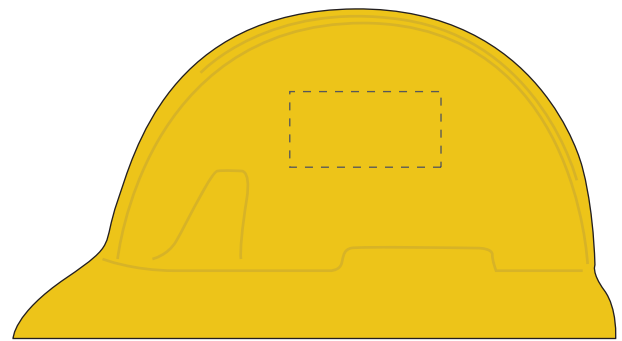

Your Ref:	Quantity:	Product Code: SS0524
Our Ref:	Version: 1	Product Colour: YELLOW

**PRINTING CONCERNS:****PRODUCT INFO:**

We stock this item in the following colours

**PANTONE REFERENCE(S)**
 Full colour printing

ARTWORK SCALE 100%

Product Image for visualisation  
- colours may vary

ARTWORK SCALE 100%  
Digital print area: 20mm x 10mm

The dashed line is to demonstrate print area and will not appear on your printed item